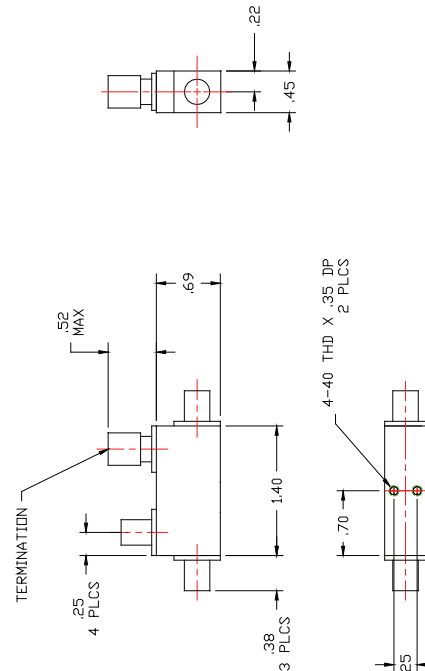

MODEL 106040006
6 - 40 GHz DIRECTIONAL COUPLER

SPECIFICATIONS

DIMENSIONS (INCHES)

FREQUENCY RANGE	6.0-40.0 GHz
COUPLING (with respect to output)	
Nominal	6 ± 1.5 dB
Frequency Sensitivity	± 0.8 dB
DIRECTIVITY	>10 dB
MAXIMUM VSWR (any port)	1.6
INSERTION LOSS dB(includes coupled power)	< 2.2 dB
POWER RATING (input)	
Average	20 W
Peak	3 KW
STANDARD CONNECTORS	2.4mm Female
WEIGHT (ounces)	1.2
OPERATING TEMPERATURE	-54° to +85° C