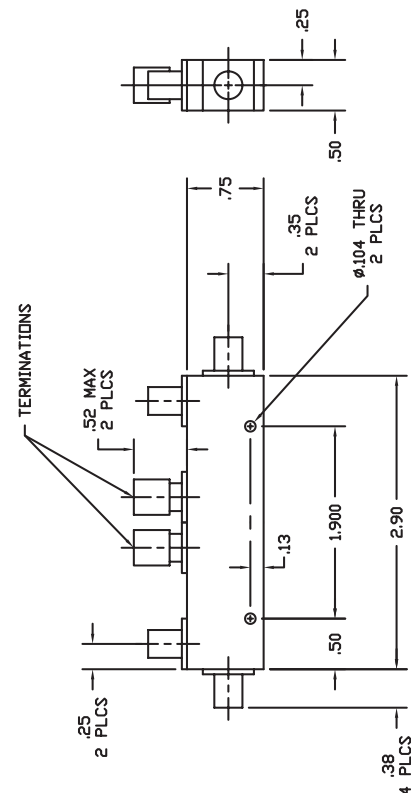

KRYTAR®

MODEL 504020020 4-20 GHz DUAL-DIRECTIONAL COUPLER

SPECIFICATIONS

FREQUENCY RANGE	4-20 GHz
COUPLING	
Nominal	20 ± 1.0 dB
Frequency Sensitivity	± 0.8 dB
DIRECTIVITY	> 15 dB
MAXIMUM VSWR (any port)	1.4
INSERTION LOSS (includes coupled power)	< 1.25 dB
POWER RATING (input)	
Average	20 W
Peak	3 KW
STANDARD CONNECTORS	SMA Female
WEIGHT (ounces)	2.5
OPERATING TEMPERATURE	-54° to +85° C

DIMENSIONS

1288 Anvilwood Ave. • Sunnyvale, CA 94089 • (408) 734-5999 • FAX: (408) 734-3017
Toll Free 1 (877) 734-5999 • www.krytar.com