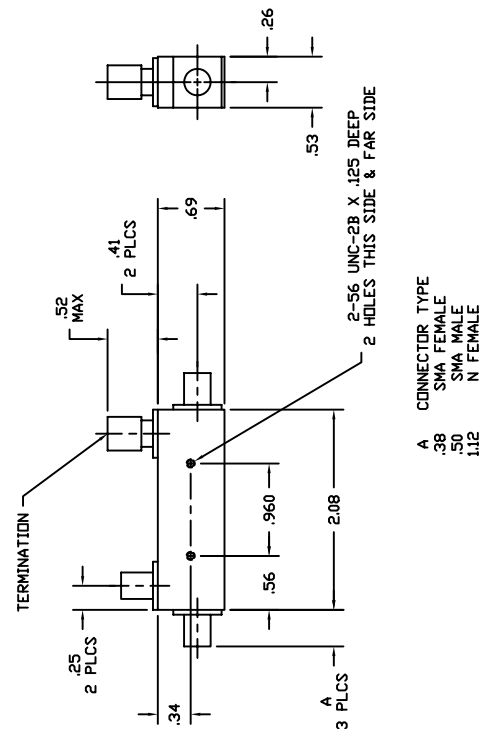

KRYTAR®

MODEL 1825 2-18 GHz DIRECTIONAL COUPLER

SPECIFICATIONS

FREQUENCY RANGE	2-18 GHz
COUPLING (with respect to output)	
Nominal	30 ± 1.0 dB
Frequency Sensitivity	± 0.5 dB
DIRECTIVITY	> 12 dB
MAXIMUM VSWR (any port)	1.5
INSERTION LOSS (includes coupled power)	< 0.9 dB
POWER RATING (input)	
Average	20 W
Peak	3 KW
STANDARD CONNECTORS	SMA Female
WEIGHT (ounces)	1.7
OPERATING TEMPERATURE	-54° to +85° C

DIMENSIONS

1288 Anvilwood Ave. • Sunnyvale, CA 94089 • (408) 734-5999 • FAX: (408) 734-3017
Toll Free 1 (877) 734-5999 • www.krytar.com